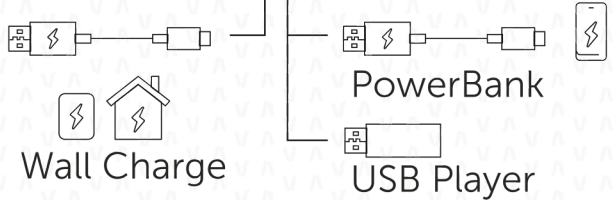

**VIETA
PRO**

QuickStart Guide

#THUNDER

VAQ-BS72BK

What's In The Box

x1

x1

Charging

Led Indicator
/ Battery level

Power On/Off

Volume Up / Down

2s Next / Previous Track

Extra Features

Connectors

TWS

True Wireless
Stereo