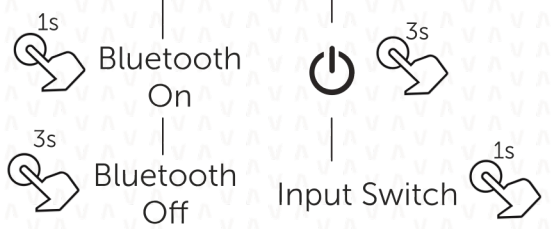

Led Indicator
/ Battery level

Power On/Off

Volume Up / Down

2s Next / Previous Track

Extra Features

Connectors

TWS

True Wireless
Stereo

TWS Mode

*Requires another Vieta Pro Thunder