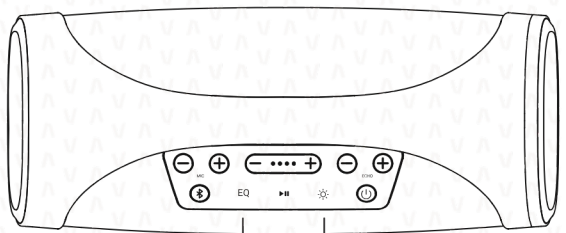

Led Indicator
/ Battery level

Power On/Off

Volume Up / Down

2s Next / Previous Track

Extra Features

Connectors

TWS

True Wireless
Stereo

TWS Mode

*Requires another Vieta Pro Thunder