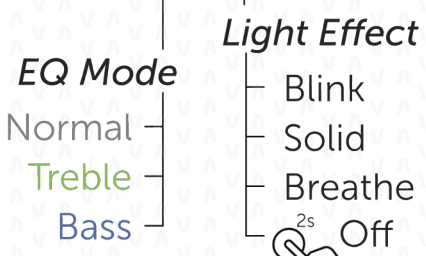

Led Indicator
/ Battery level

Power On/Off

Volume Up / Down

2s Next / Previous Track

Extra Features

Connectors

TWS

True Wireless
Stereo

TWS Mode

*Requires another Vieta Pro Thunder