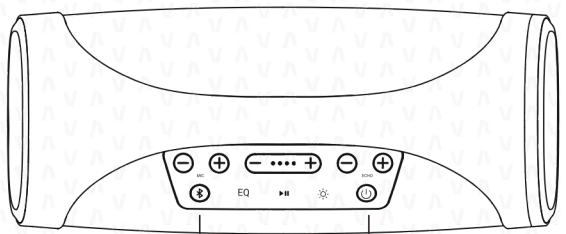

Led Indicator
/ Battery level

Power On/Off

Volume Up / Down

2s Next / Previous Track

Extra Features

Connectors

TWS

True Wireless
Stereo

TWS Mode

*Requires another Vieta Pro Thunder