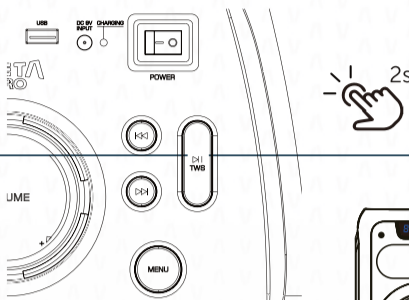

TWS

True wireless Stereo

TWS Mode

* Requires another Vieta Pro Party 10

Tech Specs

ENG

Bluetooth version.	5.0.
BT. transmission distance.	15 m.
TWS distance.	<4 m.
Power output.	150W RMS (213W Max).
Driver.	6.5" + 6.5" + 2".
Frequency response.	65 Hz -18 kHz.
Mic frequency.	267.3 MHz.
Mic transmission distance.	15 m.
Battery.	Li-Ion 7.4V / 3600 mAh.
Charge time.	6-8h.
Power supply.	9V / 2A.
Power adapter.	AC 100-240V.
Battery playtime.	Up to 9h.
USB power.	5W.
Inputs.	Mic TRS 1 & 2 / Aux in 3.5 mm mini-jack / USB 2.0 / TF Card / Bluetooth.
Size.	250 x 242 x 595 mm.
Weight.	5.35 Kg.

ESP

Versión Bluetooth.	5.0.
BT. Distancia de transmisión.	15 metros
Distancia TWS.	<4 metros
Salida de potencia.	150 W RMS (213 W máx.).
Altavoz.	6,5" + 6,5" + 2".
Respuesta de frecuencia.	65 Hz -18 kHz.
Frecuencia de microfono.	267,3 MHz.
Distancia de transmisión de microfono.	15 metros
Batería.	Li-Ion 7.4V / 3600 mAh.
Tiempo de carga.	6-8h.
Fuente de alimentación.	9V / 2A.
Adaptador de corriente.	CA 100-240V.
Duración de la batería.	Hasta las 9h.
Alimentación USB.	5W.
Entradas.	Microfono TRS 1 y 2 / Entrada auxiliar minijack de 3,5 mm / USB 2.0 / Tarjeta TF / Bluetooth.
Tamaño.	250 x 242 x 595 mm.
Peso.	5,35 Kg.

POR

Versão bluetooth.	5.0.
BT. distância de transmissão.	15 m.
Distância TWS.	<4m.
Potência da saída.	150 W RMS (máx. 213 W).
Alto-falante.	6,5" + 6,5" + 2".
Resposta de frequência.	65 Hz -18 kHz.
Frequência do microfone.	267,3 MHz.
Distância de transmissão do microfone.	15 m.
Bateria.	Li-Ion 7.4 V / 3600 mAh.
Hora de carregar.	6-8h.
Fonte de energia.	9V / 2A.
Adaptador de energia.	AC 100-240V.
Tempo de reprodução da bateria.	Até 9h.
Alimentação USB.	5W.
Entradas.	Mic TRS 1 e 2 / Aux in minijack de 3,5 mm / USB 2.0 / Cartão TF / Bluetooth.
Tamanho.	250 x 242 x 595 mm.
Peso.	5,35 Kg.

DEU

Bluetooth-Version.	5.0.
BT. Übertragungsentfernung.	15 m.
TWS-Distanz.	<4 m.
Leistung.	150 W RMS (maximal 213 W).
Treiber.	6,5 Zoll + 6,5 Zoll + 2 Zoll.
Frequenzgang.	65 Hz -18 kHz.
Mikrofonfrequenz.	267,3 MHz.
Mikrofonübertragungsentfernung.	15 m.
Batterie.	Li-Ion 7.4 V / 3600 mAh.
Aufladezeit.	6-8h.
Stromversorgung.	9V / 2A.
Netzteil.	Wechselstrom 100-240 V.
Akku-Spielzeit.	Bis 9 Uhr.
USB-Stromversorgung.	5W.
Eingaben.	Mikrofon TRS 1 & 2 / Aux in 3,5 mm Miniklinke / USB 2.0 / TF-Karte / Bluetooth.
Größe.	250 x 242 x 595 mm.
Wiegen.	5,35 kg.

FRA

Versión Bluetooth.	5.0.
BT. Distance de transmission.	15 mètres
distancia TWS.	<4 metros
Salida de puissance.	150 W RMS (213 W máx.).
Conducteur.	6,5" + 6,5" + 2".
Réponse fréquente.	65 Hz -18 kHz.
Frecuencia de microfono.	267,3 MHz.
Distance de transmission du microphone.	15 mètres
Batterie.	Li-Ion 7.4V / 3600 mAh.
Tiempo de cargo.	6-8h.
Source d'alimentation.	9V / 2A.
Adaptador de corriente.	CA 100-240V.
Tiempo de reproducción de la batterie.	Jusqu'à 9h.
alimentation USB.	5W.
Entrées.	Microfono TRS 1 et 2 / Entrée minijack auxiliaire de 3,5 mm / USB 2.0 / Tarjeta TF / Bluetooth.
Tamaño.	250 x 242 x 595 mm.
Peso.	5,35kg.

ITA