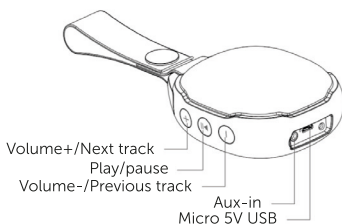

Charge

- Red light for charging, green light after fully charged.
- When there is no connection for 10secs, speaker will automatically shut down after 10min
- When battery power below 10%, there is low battery indication, please charge in time.