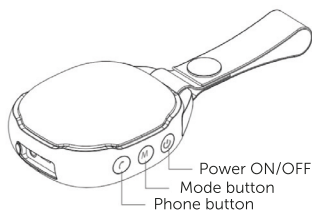

Charge

- Red light for charging, green light after fully charged.
- When there is no connection for 10secs, speaker will automatically shut down after 10min
- When battery power below 10%, there is low battery indication, please charge in time.